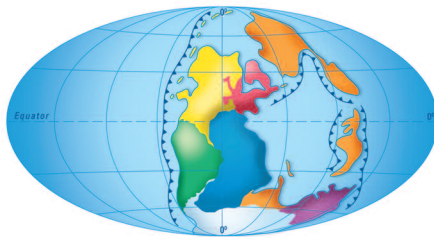

Projection map poster for Weekly Reader Inc. Dimensions: 30" x 20"

World of Change: 225 Million Years Ago – the Present

Permian – 225 Million Years Ago

Jurassic – 135 Million Years Ago

Cretaceous – 65 Million Years Ago

Present Earth