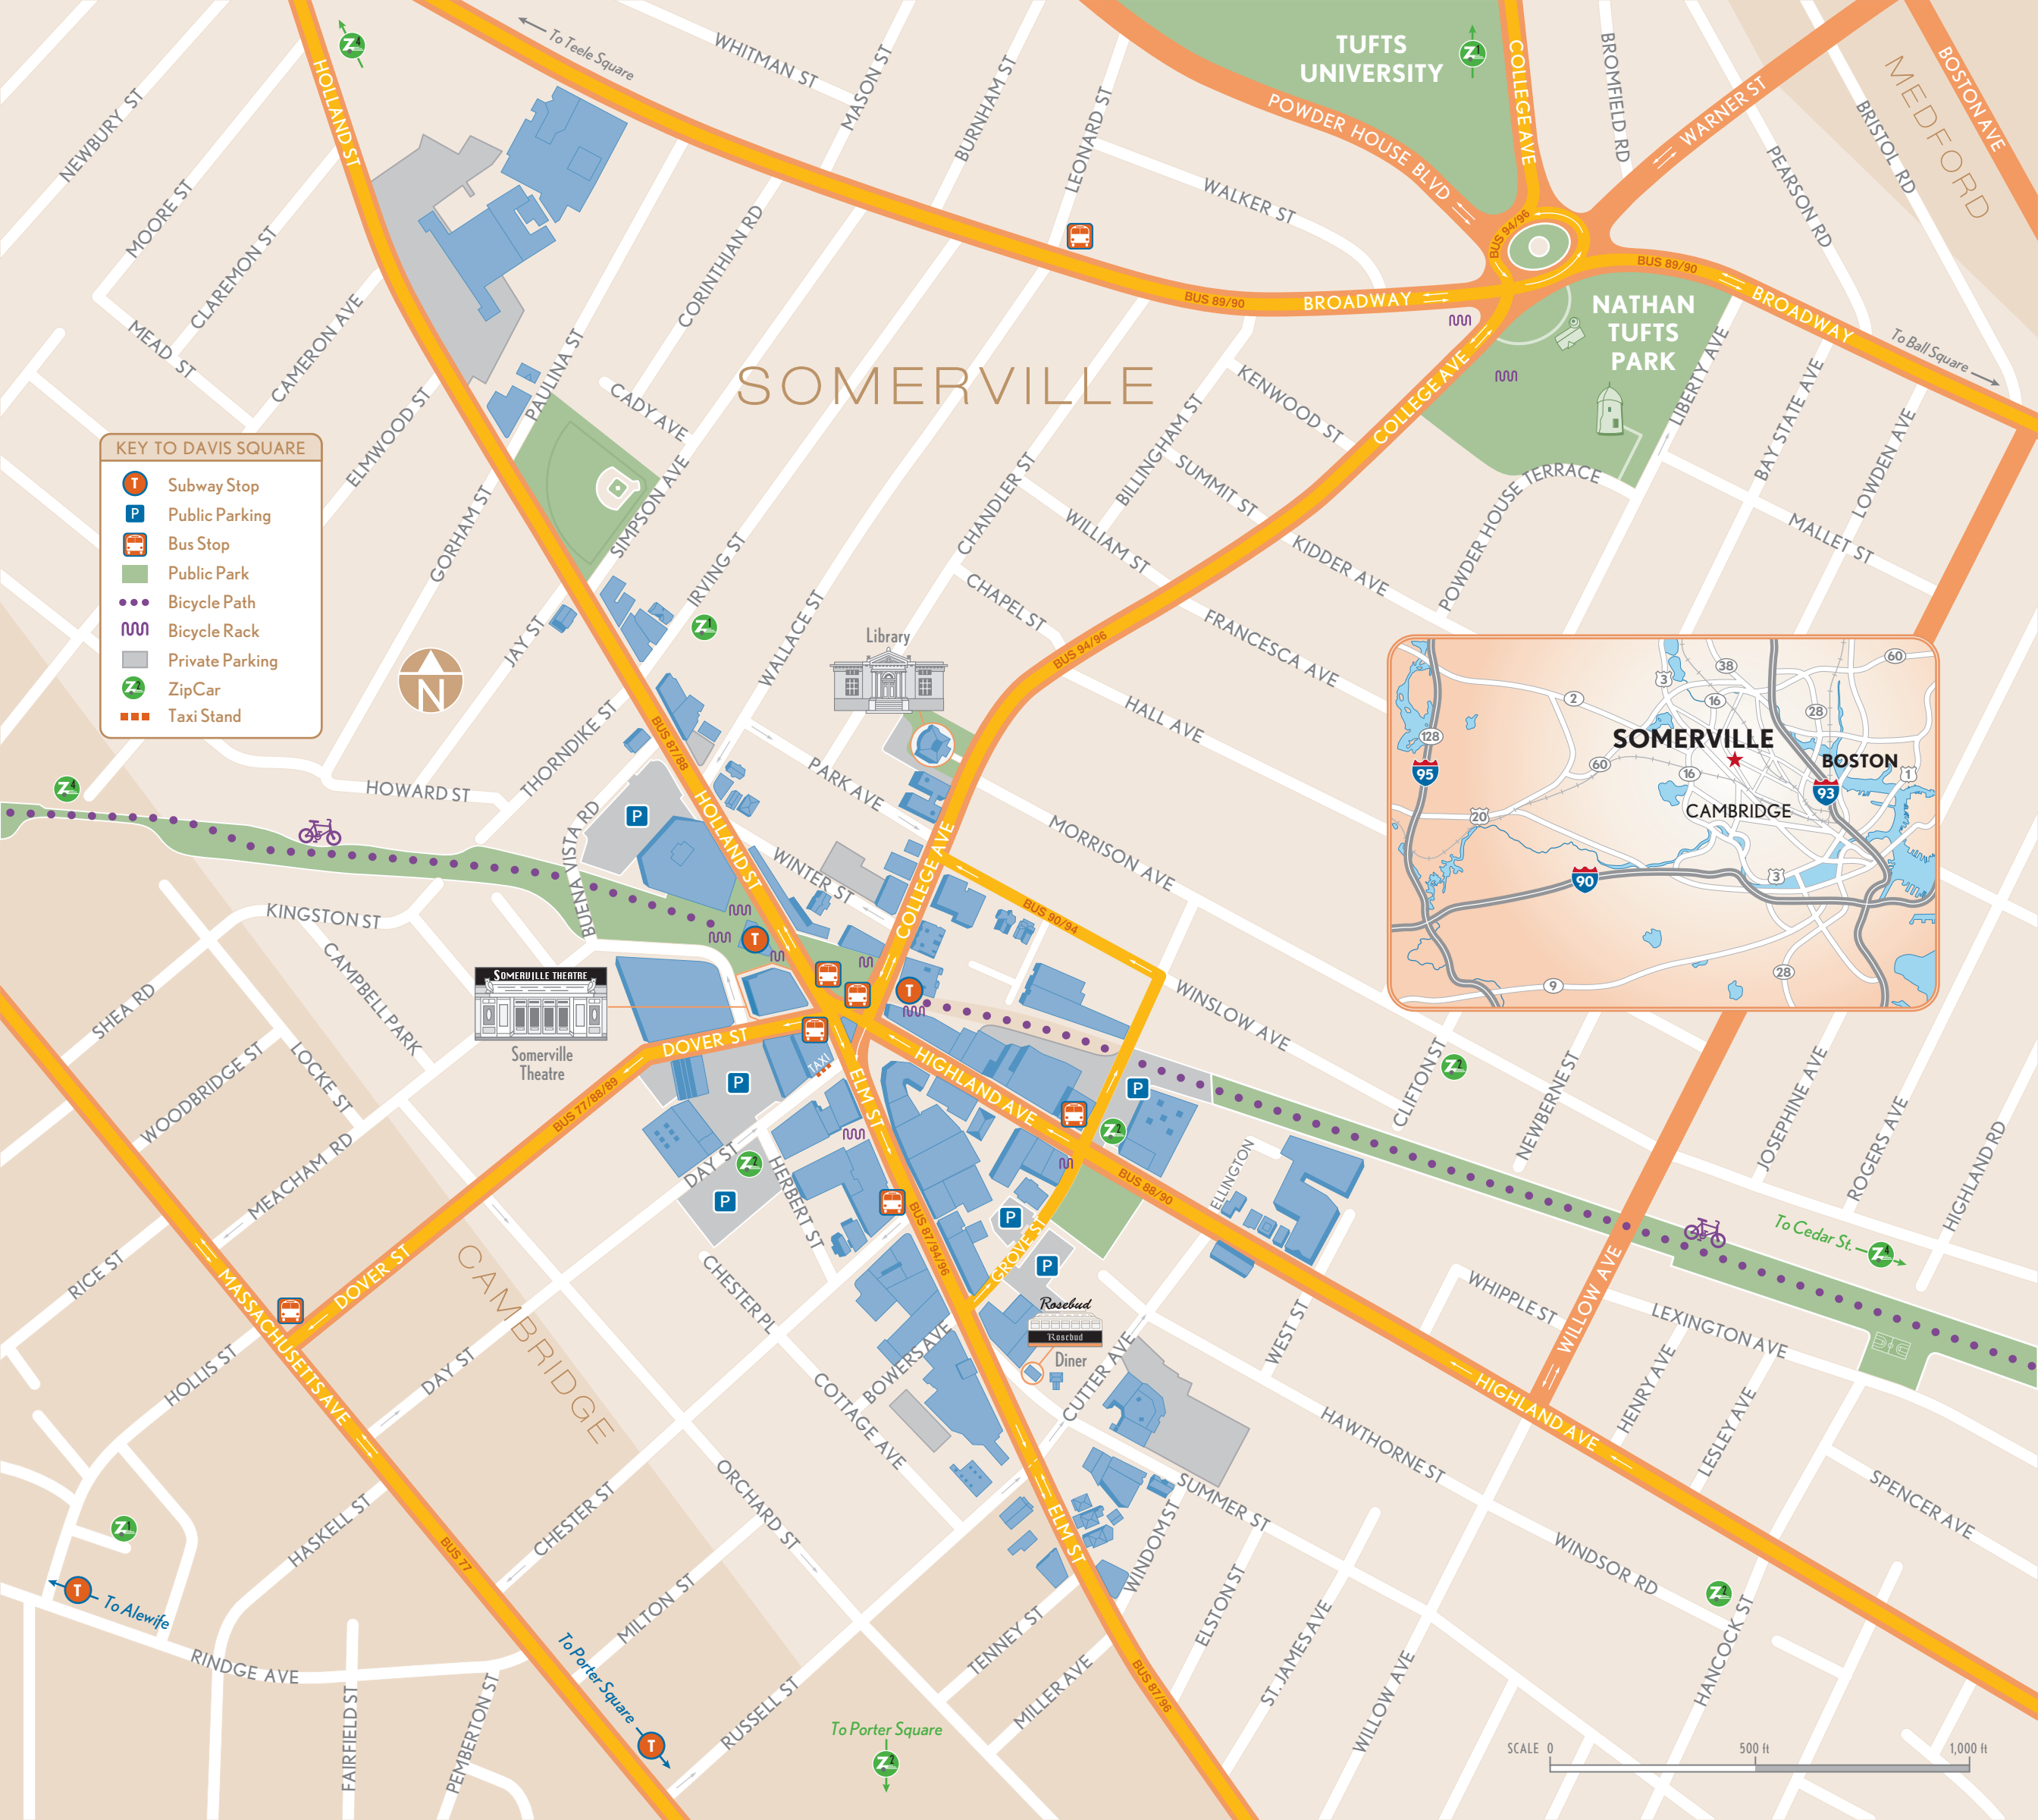

SOMERVILLE

KEY TO DAVIS SQUARE

- Subway Stop
- Public Parking
- Bus Stop
- Public Park
- Bicycle Path
- Bicycle Rack
- Private Parking
- ZipCar
- Taxi Stand

SCALE 0 500 ft 1,000 ft